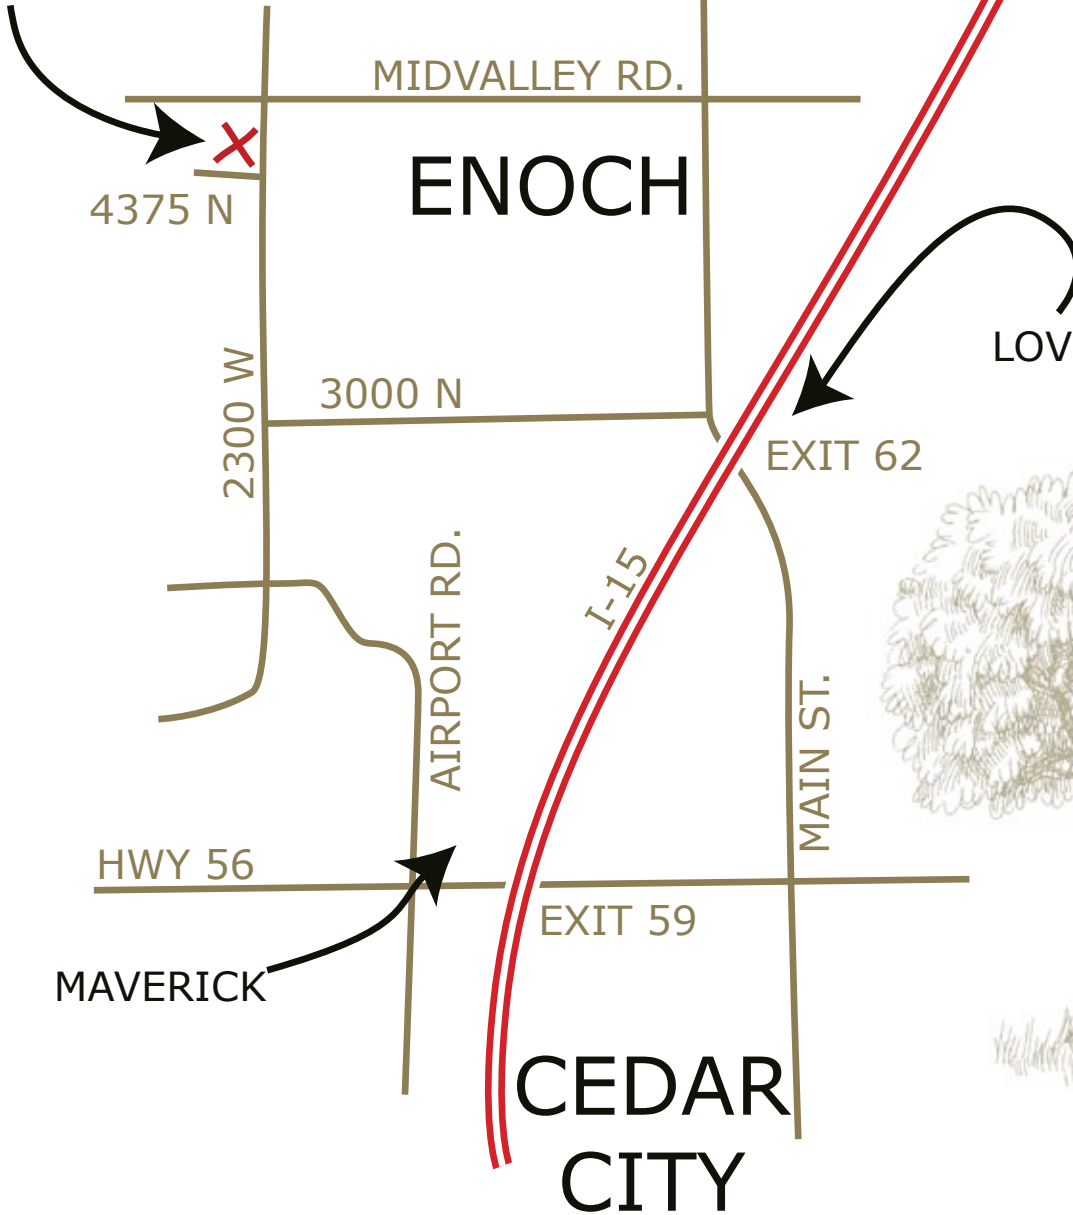

RED ACRE FARM * CSA

2322 West 4375 North
(directions via the internet are incorrect)

MAVERICK

LOVES